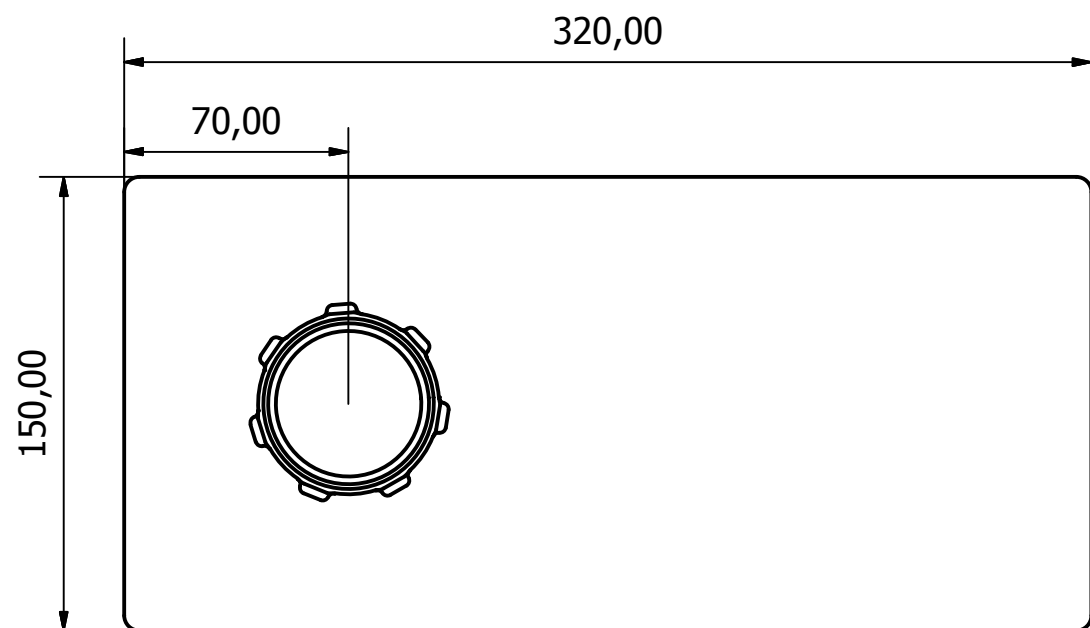

DO NOT SCALE UNLESS STATED - IF IN DOUBT ASK

Material	
Qty Req'd	

Stock Code	Volume (L)	Lid "	Outlet "
4-NA-2-BC	4	2 1/4	1/2

**ROTTERDAMPLASTICS**

THIS DRAWING AND THE INFORMATION THEREON IS THE SOLE PROPERTY OF ROTTERDAM PLASTICS AND SHALL NOT BE COPIED OR REPRODUCED WITHOUT THE CONSENT OF ROTTERDAM PLASTICS.  
DIMENSIONS ARE ALL IN MM UNLESS OTHERWISE STATED.  
ALL TOLERANCES +/- 1MM UNLESS STATED.

CUSTOMER: Rotterdam Plastics BV

PROJECT: 4 Litre Tank

DRAWN DATE: 30/05/2018

CHECKED BY:

SHEET 1 OF 1

REV A

DRAWING NO:

REV	ZONE	DESCRIPTION	DATE