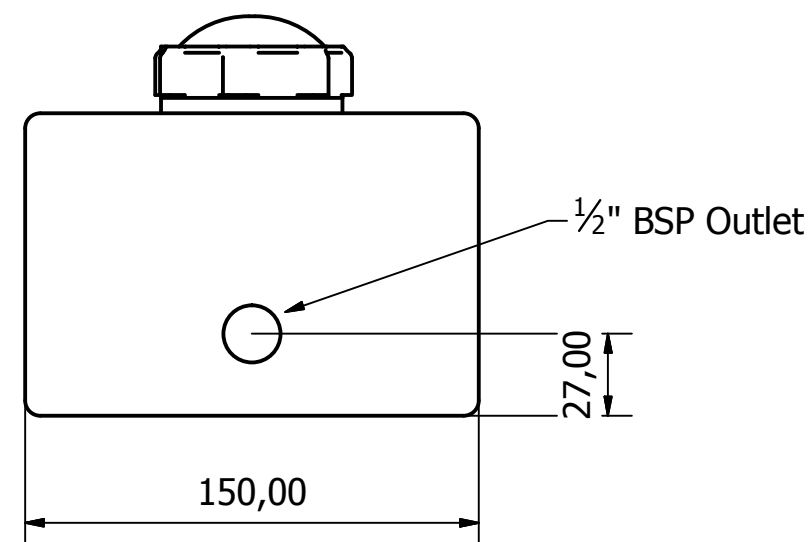

DO NOT SCALE UNLESS STATED - IF IN DOUBT ASK

Material	
Qty Req'd	

Stock Code	Volume (L)	Lid "	Outlet "
4-NA-2-BC	4	2 1/4	1/2

**ROTTERDAMPLASTICS**

THIS DRAWING AND THE INFORMATION THEREON IS THE SOLE PROPERTY OF ROTTERDAM PLASTICS AND SHALL NOT BE COPIED OR REPRODUCED WITHOUT THE CONSENT OF ROTTERDAM PLASTICS.  
DIMENSIONS ARE ALL IN MM UNLESS OTHERWISE STATED.  
ALL TOLERANCES +/- 1MM UNLESS STATED.

CUSTOMER: Rotterdam Plastics BV

PROJECT: 4 Litre Tank

DRAWN DATE: 30/05/2018

CHECKED BY:

SHEET 1 OF 1

REV A

DRAWING NO:

REV	ZONE	DESCRIPTION	DATE