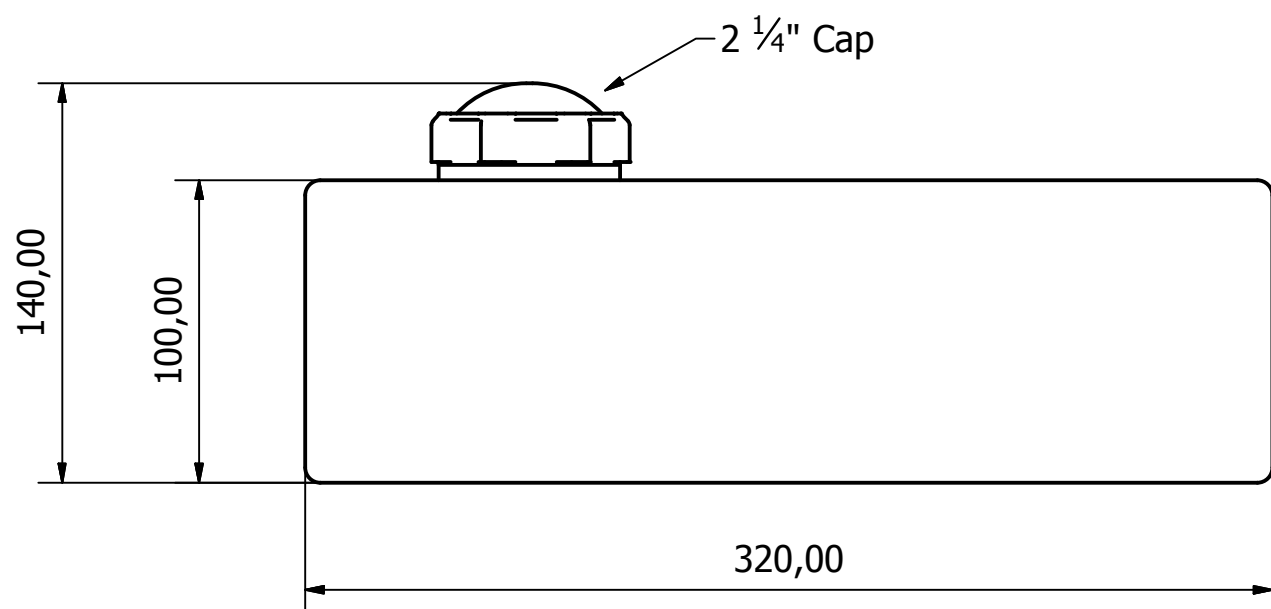

DO NOT SCALE UNLESS STATED - IF IN DOUBT ASK

Material	
Qty Req'd	

Stock Code	Volume (L)	Lid "	Outlet "
4-NA-2-BC	4	2 1/4	1/2

**ROTTERDAMPLASTICS**

THIS DRAWING AND THE INFORMATION THEREON IS THE SOLE PROPERTY OF ROTTERDAM PLASTICS AND SHALL NOT BE COPIED OR REPRODUCED WITHOUT THE CONSENT OF ROTTERDAM PLASTICS.  
DIMENSIONS ARE ALL IN MM UNLESS OTHERWISE STATED.  
ALL TOLERANCES +/- 1MM UNLESS STATED.

CUSTOMER: Rotterdam Plastics BV

PROJECT: 4 Litre Tank

DRAWN DATE: 30/05/2018

CHECKED BY:

SHEET 1 OF 1

REV A

DRAWING NO:

REV	ZONE	DESCRIPTION	DATE